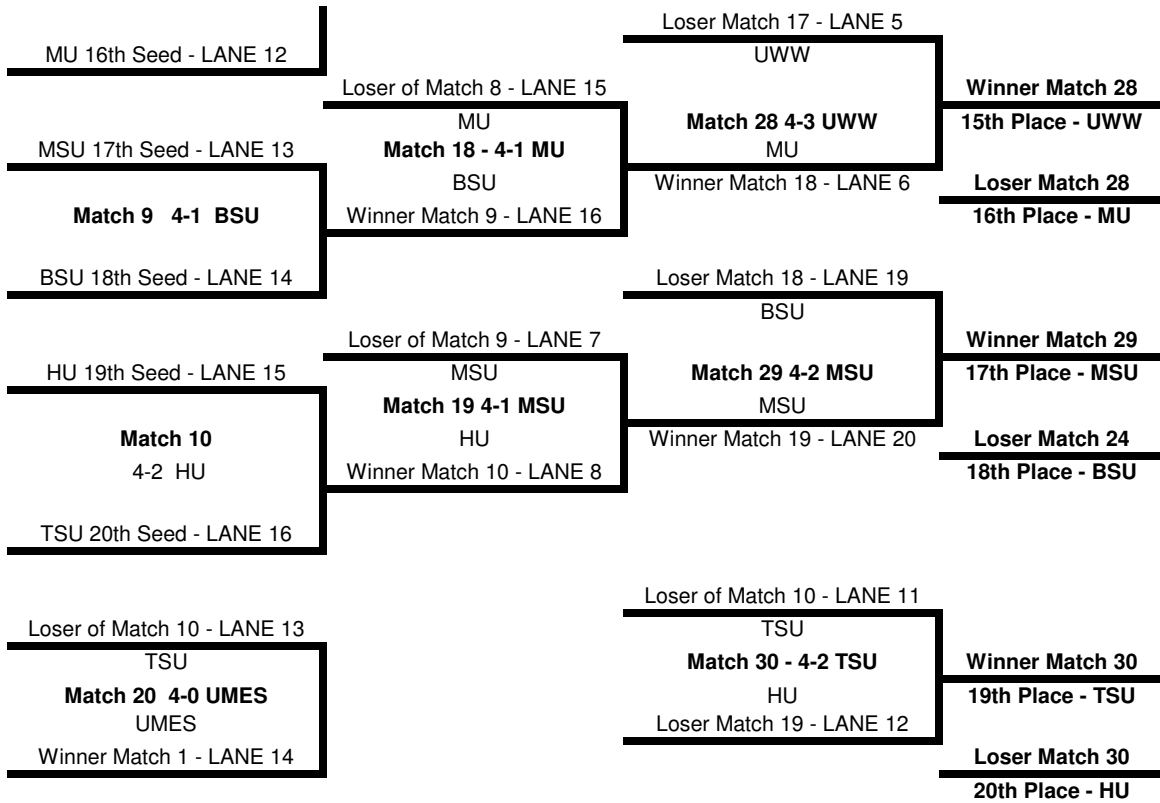

UMES 1st Seed - LANE 19			
<b>Match 1 4-0 UMES</b>	Winner Match 1 (BYE) will compete in Match 20	Winner Match 1 - LANE 15 UMES	
CMU 2nd Seed - LANE 20	Loser of Match 1 - LANE 3 CMU	<b>Match 21 4-0 UMES</b> CMU	UMES <b>Champion</b>
DSU 3rd Seed - LANE 21	<b>Match 11 4-3 CMU</b> SHSU	Winner Match 11 - LANE 16	<b>Loser Match 21</b> 2nd Place - CMU
<b>Match 2 4-2 SHSU</b>	Winner Match 2 - LANE 4	Loser Match 11 - LANE 7 SHSU	<b>Winner Match 22</b> 3rd Place - SHSU
SHSU 4th Seed - LANE 22	Loser of Match 2 - LANE 5 DSU	<b>Match 22 4-3 SHSU</b> SHU	<b>Loser Match 21</b> 4th Place - SHU
NJCU 5th Seed - LANE 17	<b>Match 12 4.5-3.5 SHU</b> SHU	Winner Match 12 - LANE 8	<b>Loser Match 21</b> 4th Place - SHU
<b>Match 3 4-2 SHU</b>	Winner Match 3 - LANE 6	Loser Match 12 - LANE 9 DSU	<b>Winner Match 23</b> 5th Place - DSU
SHU 6th Seed - LANE 18	Loser of Match 3 - LANE 11 NJCU	<b>Match 23 4-3 DSU</b> NJCU	<b>Loser Match 23</b> 6th Place - NJCU
FDU 7th Seed - LANE 3	<b>Match 13 4-1 NJCU</b> FDU	Winner Match 13 - LANE 10	<b>Loser Match 23</b> 6th Place - NJCU
<b>Match 4 4-1 FDU</b>	Winner Match 4 - LANE 12	Loser Match 13 - LANE 13 FDU	<b>Winner Match 24</b> 7th Place -SFAU
VAL U 8th Seed - LANE 4	Loser of Match 4 - LANE 9 VAL U	<b>Match 24 4-1 SFAU</b> SFAU	<b>Loser Match 24</b> 8th Place - FDU
SFAU 9th Seed - LANE 5	<b>Match 14 4-2 SFAU</b> SFAU	Winner Match 14 - LANE 14	<b>Loser Match 24</b> 8th Place - FDU
<b>Match 5 4-0 SFAU</b>	Winner Match 5 - LANE 10	Loser Match 14 - LANE 17 Val U	<b>Winner Match 25</b> 9th Place - KU
VU 10th Seed - LANE 6	Loser of Match 5 - LANE 21 VU	<b>Match 25 4-2 KU</b> KU	<b>Loser Match 25</b> 10th Place - VAL U
SFC 11th Seed - LANE 7	<b>Match 15 4-2 KU</b> KU	Winner Match 15 - LANE 18	<b>Loser Match 25</b> 10th Place - VAL U
<b>Match 6 4-3 KU</b>	Winner Match 6 - LANE 22	Loser Match 15 - LANE 3 VU	<b>Winner Match 26</b> 11th Place - VU
KU 12th Seed - LANE 8	Loser of Match 6 - LANE 19 SFC	<b>Match 26 4-0 VU</b> AU	<b>Loser Match 26</b> 12th Place - AU
AU 13th Seed - LANE 9	<b>Match 16 4-2 AU</b> AU	Winner Match 16 - LANE 4	<b>Loser Match 26</b> 12th Place - AU
<b>Match 7 4.5-3.5 AU</b>	Winner Match 7 - LANE 20	Loser Match 16 - LANE 21 SFC	<b>Winner Match 27</b> 13th Place - SFC
UWW 14th Seed - LANE 10	Loser of Match 7 - LANE 17 UWW	<b>Match 27 4-2 SFC</b> NSU	<b>Loser Match 27</b> 14th Place - NSU
NSU 15th Seed - LANE 11	<b>Match 17 4.5-3.5 NSU</b> NSU	Winner Match 17 - LANE 22	<b>Loser Match 27</b> 14th Place - NSU
<b>Match 8 4-1 NSU</b>	Winner Match 8 - LANE 18		