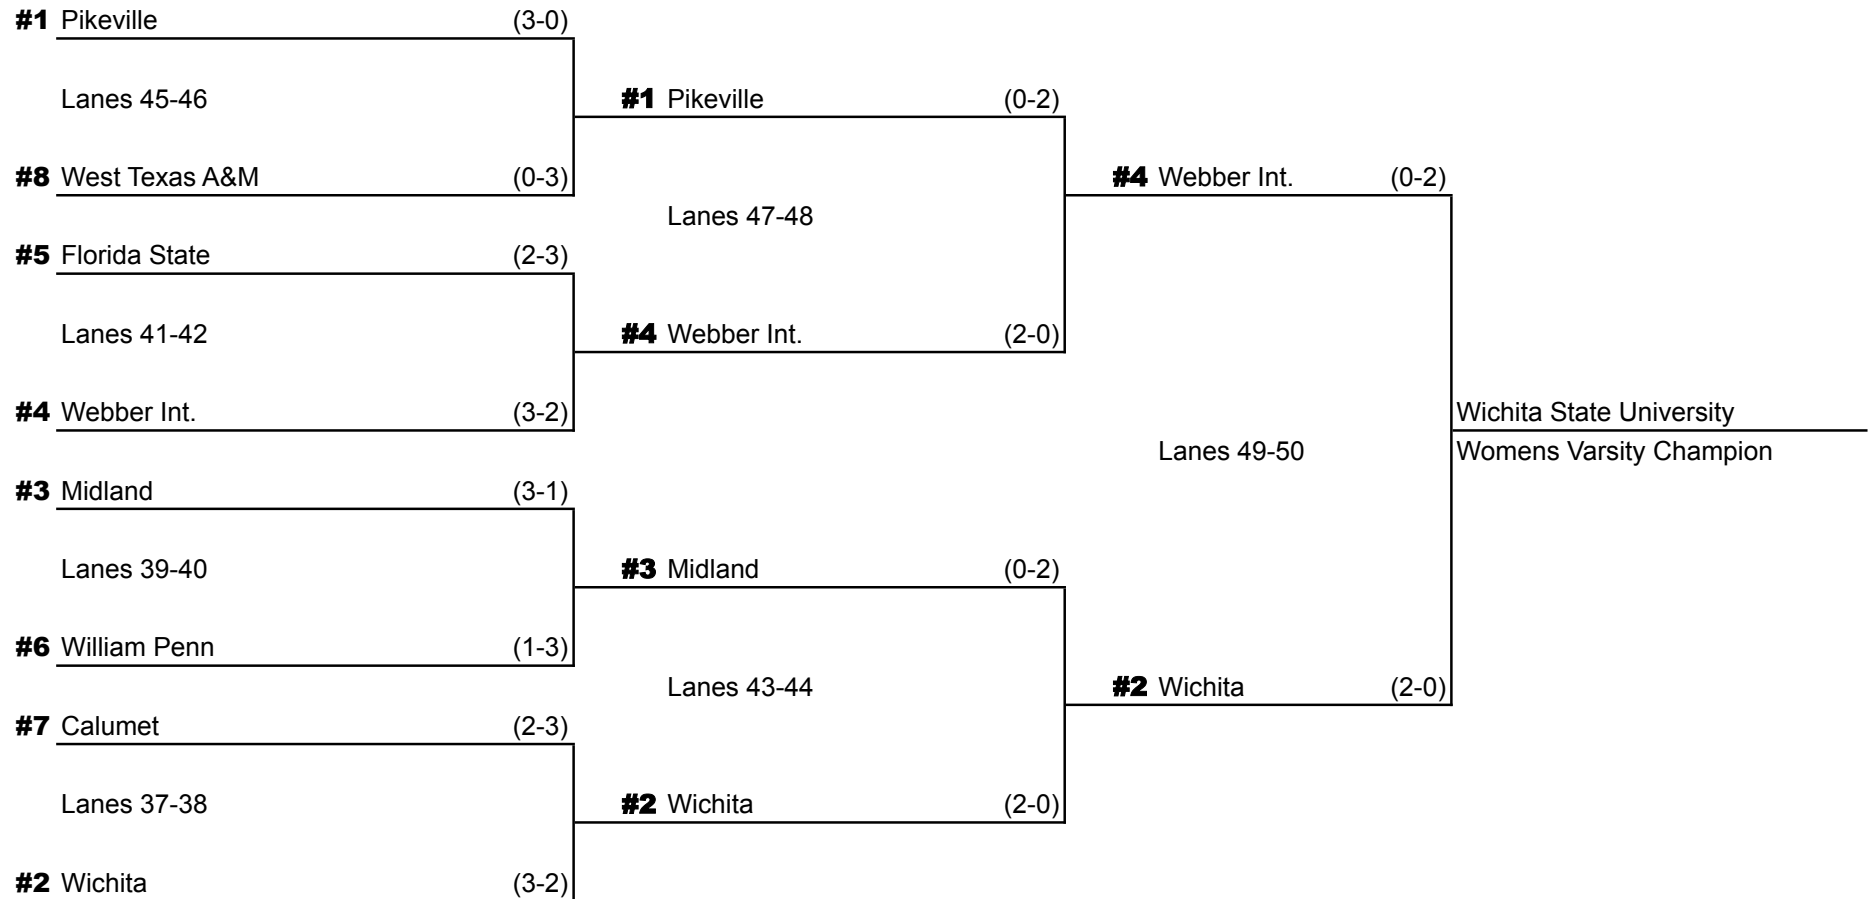

# Glenn Carlson Las Vegas Invitational - 2011

## Women's Varsity Division Finals