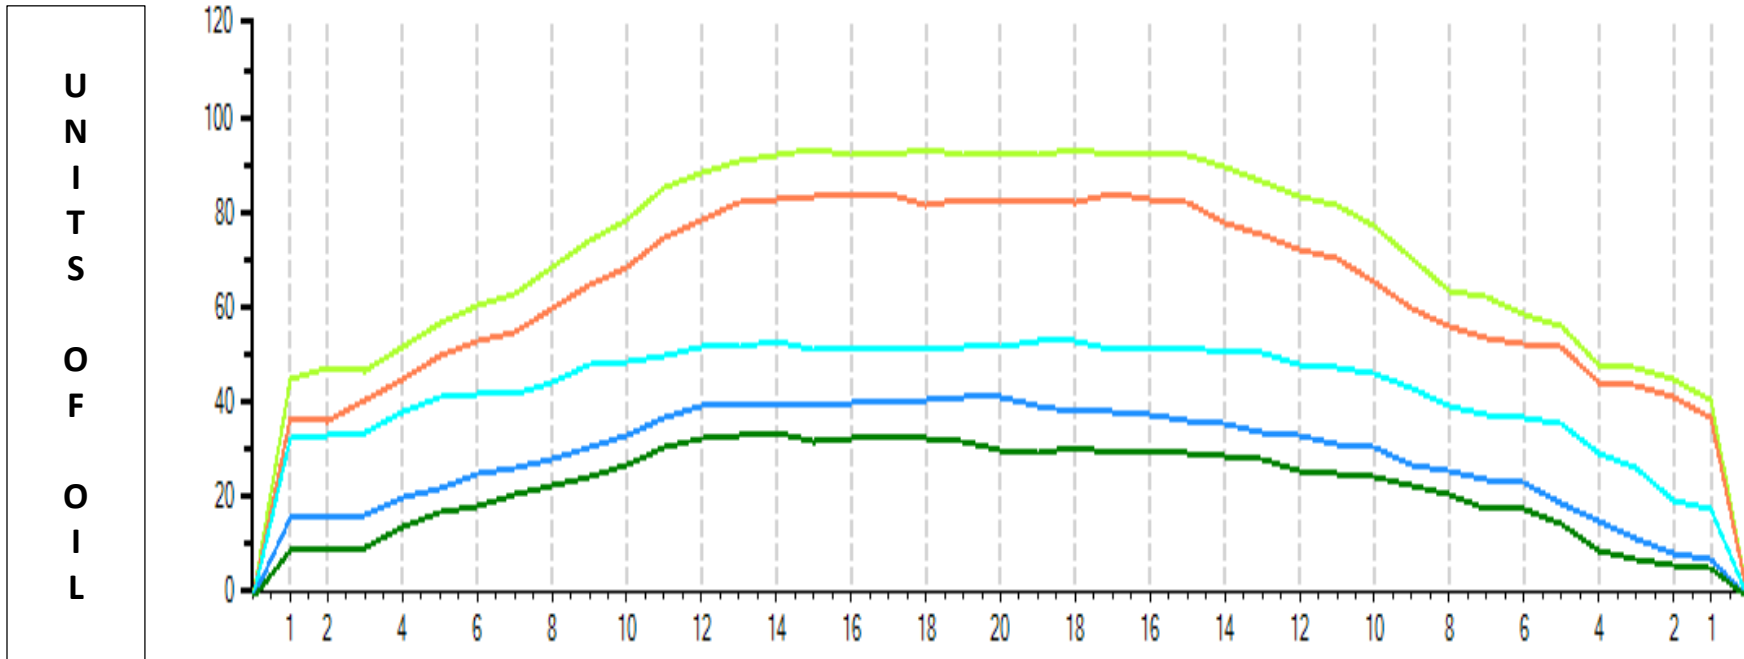

2016 USBC OPEN CHAMPIONSHIPS

National Bowling Stadium – Reno, Nevada

Doubles / Singles Events Pattern Graphs

Graph Distance

GREEN = 8 FEET

BROWN = 15 FEET

LIGHT BLUE = 22 FEET

DARK BLUE = 32 FEET

DARK GREEN = 37 FEET