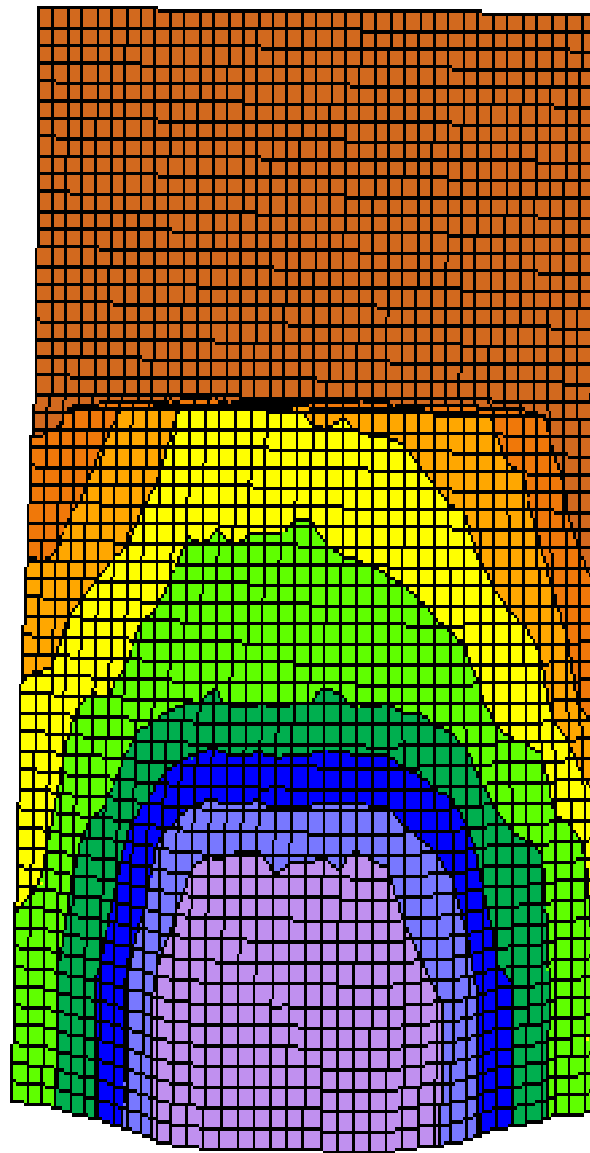

2016 USBC OPEN CHAMPIONSHIPS

National Bowling Stadium – Reno, Nevada

3D Pattern Graph Overhead

Doubles / Singles Pattern

End of Pattern

Foul Line