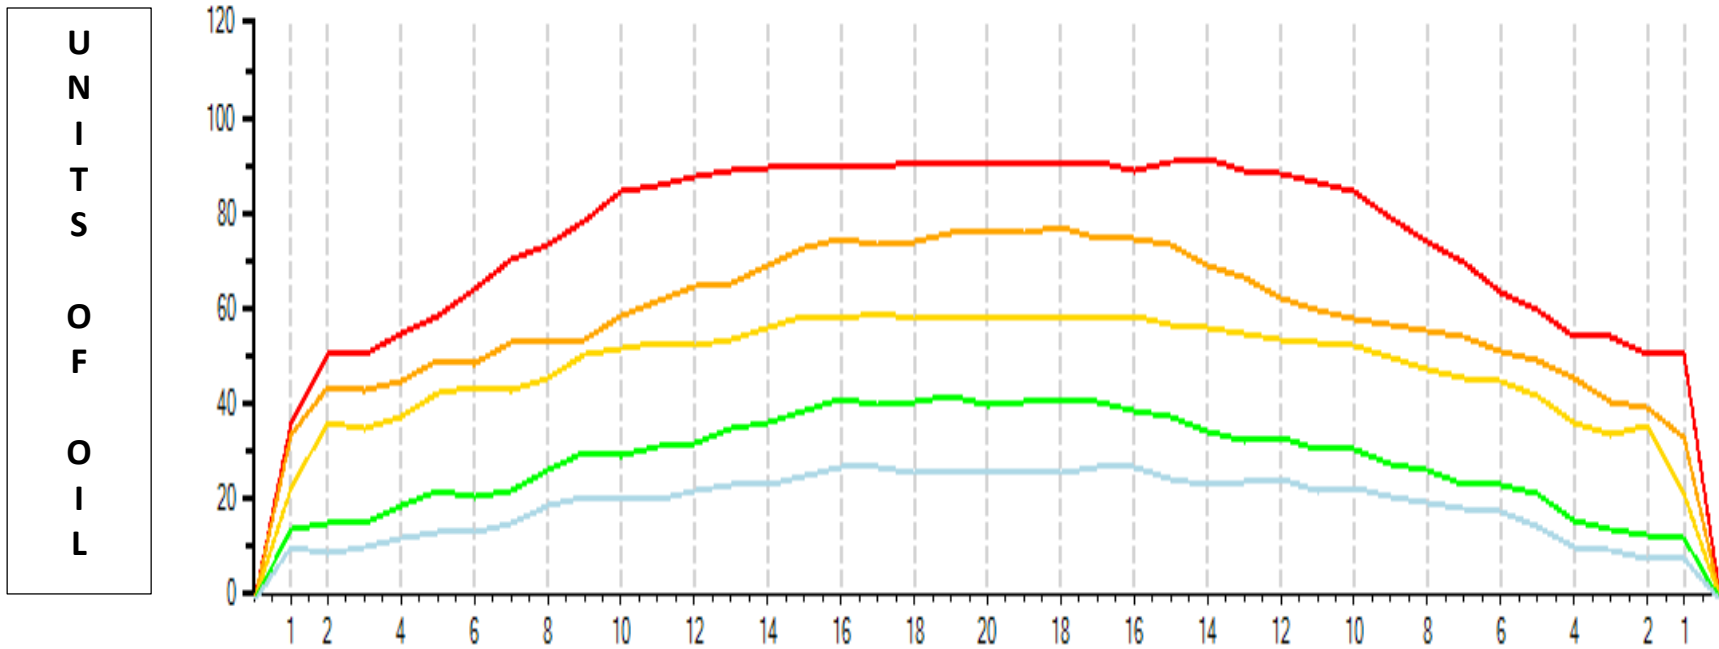

2016 USBC OPEN CHAMPIONSHIPS

National Bowling Stadium – Reno, Nevada

Team Event Pattern Graphs

Graph Distance

RED = 8 FEET
ORANGE = 15 FEET
YELLOW = 22 FEET
GREEN = 32 FEET
BLUE = 38 FEET