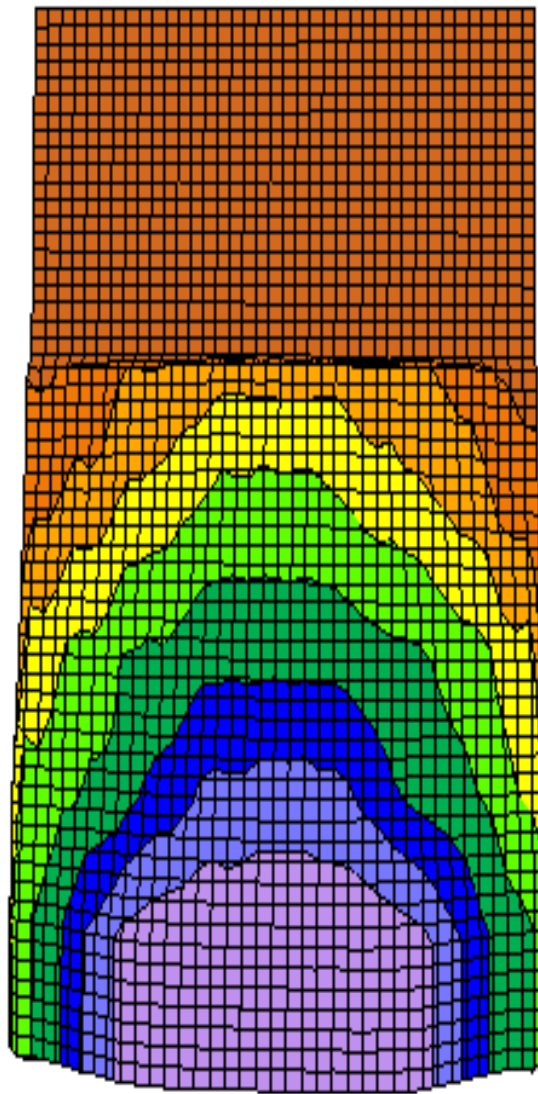

2016 USBC OPEN CHAMPIONSHIPS

National Bowling Stadium – Reno, Nevada

3D Pattern Graph Overhead

Team Pattern

End of Pattern

Foul Line