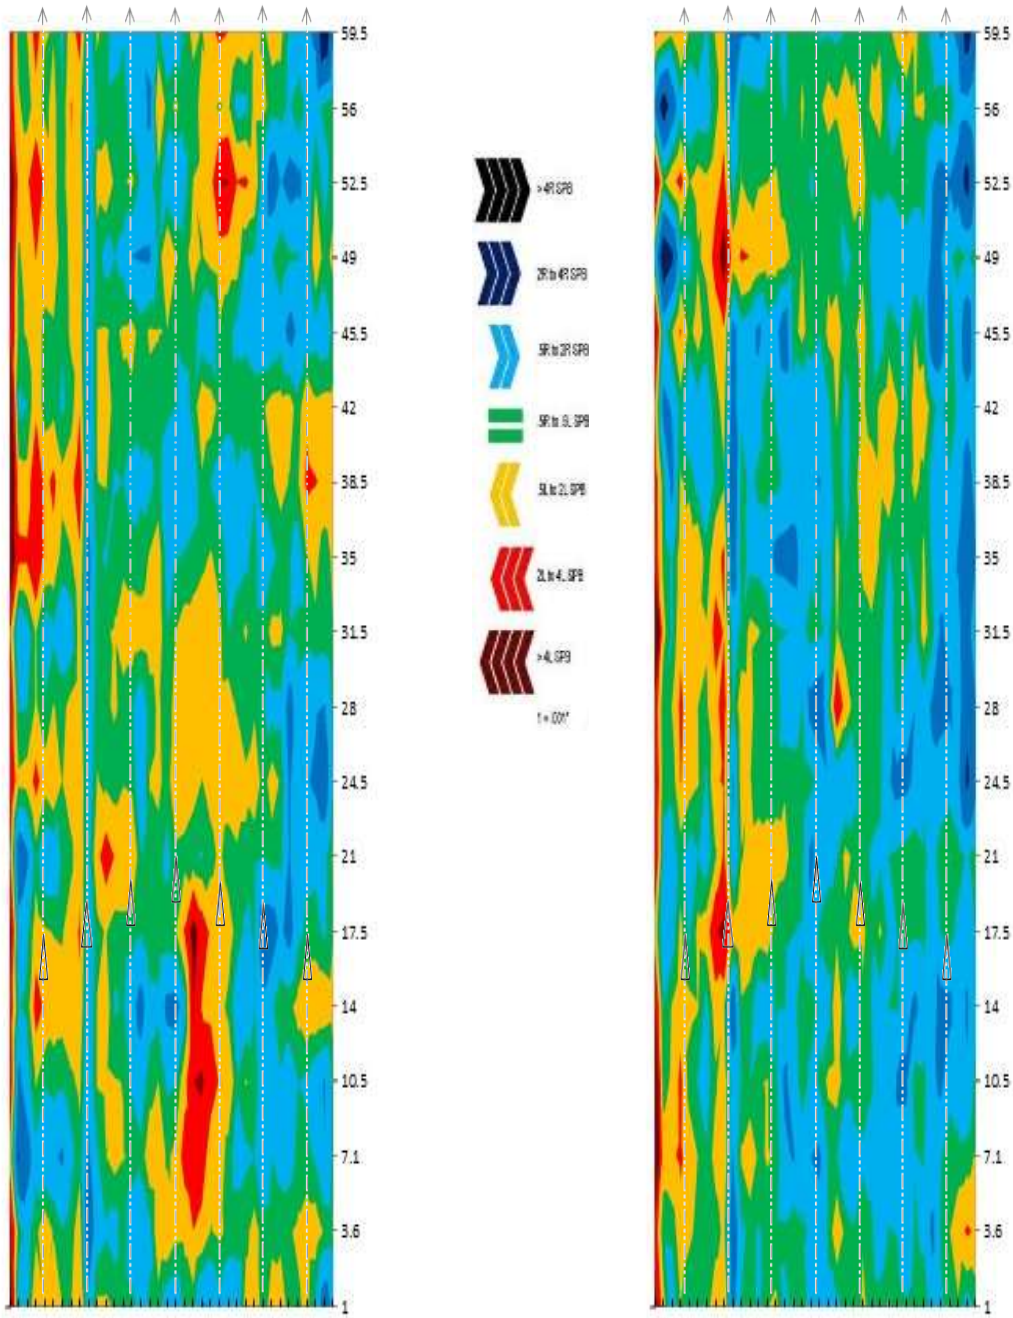

2017 USBC Women's Map Report Lanes 33 - 34

2017 USBC Women's Map Report Lanes 35 - 36

Lane	Feet	Inches	Cross	Length	L1	L2	L3	L4	L5	L6	L7	L8	L9	L10	L11	L12	L13	L14	L15	L16	L17	L18	L19	C	R19	R18	R17	R16	R15	R14	R13	R12	R11	R10	R9	R8	R7	R6	R5	R4	R3	R2	R1	
35	59	0	-8	4	5	5	4	4	5	4	3	2	2	3	-1	-1	-1	-2	-1	0	-1	1	4	5	6	8	10	12	13	14	15	15	15	17	18	18	19	17	15	12	9	3	0	
35	57	0	7	19	3	4	3	3	3	1	1	1	2	4	3	4	4	5	6	7	7	7	6	4	2	1	2	1	1	2	3	2	4	5	5	5	6	5	3	3	2	1	0	
35	53	6	4	-7	4	5	5	6	9	10	9	8	10	11	8	8	9	8	8	8	8	6	7	7	6	6	8	9	11	13	13	12	10	10	9	7	8	6	4	3	2	1	0	
35	50	0	12	24	4	5	5	6	8	9	9	10	12	14	12	13	13	13	12	10	7	6	4	3	1	2	2	2	4	5	3	3	3	2	1	2	1	-1	-2	0	0	0		
35	46	6	6	-14	4	4	3	3	3	3	3	3	3	3	3	3	4	3	2	1	-1	-2	-4	-5	-6	-6	-7	-6	-5	-7	-7	-7	-7	-7	-7	-6	-6	-6	-5	-3	-1	0		
35	43	0	4	1	5	4	2	1	0	-1	-1	-1	0	3	0	1	1	0	0	1	0	-1	0	1	2	2	4	5	6	7	6	6	5	6	6	6	5	4	3	3	2	1	0	
35	39	6	14	10	4	4	3	3	4	5	6	7	8	11	8	8	9	9	9	10	10	11	12	12	12	13	13	13	13	12	10	8	7	7	5	3	2	1	0	0	0	0	0	
35	36	0	10	-16	6	5	4	3	3	2	3	2	2	3	-1	-1	-2	-2	-1	0	1	2	2	2	3	4	5	5	6	6	5	5	5	5	4	3	2	1	0	0	0			
35	32	6	15	9	2	3	2	2	2	2	2	1	1	3	-1	-1	-2	-2	-1	0	-1	0	3	4	5	6	8	9	9	10	9	8	8	7	8	7	6	5	3	3	1	0		
35	29	0	3	17	4	3	2	4	5	6	7	7	9	11	9	9	10	10	12	12	11	12	12	13	14	13	13	14	14	15	14	14	13	12	11	10	10	8	7	5	4	1	0	
35	25	6	7	-20	4	4	4	6	8	10	11	11	14	16	15	16	17	17	19	18	16	15	14	12	10	8	7	5	5	8	9	10	11	11	11	11	11	9	8	7	6	2	0	
35	22	0	4	-3	7	5	3	2	2	0	-1	-3	-3	-3	-6	-6	-6	-6	-5	-5	-6	-6	-6	-5	-6	-6	-5	-4	-3	-2	-1	-1	-1	-1	-1	0	0	0	1	0	0	0		
35	18	6	3	11	5	4	2	0	0	-3	-4	-4	-3	-1	-3	-3	-2	-1	0	-1	0	0	0	0	1	0	1	1	-1	-2	-2	-2	-2	-2	-1	-1	-1	1	2	0	0	0		
35	15	0	6	16	3	7	7	8	11	12	11	12	12	13	9	7	4	4	3	0	-2	1	0	-1	0	1	2	2	3	4	4	4	4	5	5	6	7	6	5	5	4	1	0	
35	11	7	12	-11	3	5	6	6	8	7	7	7	6	8	4	4	6	6	6	7	6	4	4	3	1	0	1	1	1	1	1	0	0	1	1	1	3	2	1	1	2	0	0	
35	8	1	18	3	3	5	5	6	8	8	9	8	9	11	7	5	5	3	2	2	1	0	0	-1	-1	-1	-1	-1	-1	-2	-2	-2	-3	-3	-2	-2	-1	0	0	1	1	0	0	
35	4	6	-14	5	8	1	-4	-6	-5	-4	0	5	10	15	15	17	20	21	22	22	21	21	20	20	18	17	16	14	11	10	8	6	4	4	3	2	2	1	0	0	1	0	0	0
35	1	0	-3	1	9	2	-3	-4	-2	0	4	8	13	18	18	19	21	22	22	22	22	22	22	22	22	21	19	20	19	17	15	14	12	10	10	9	8	7	7	6	6	5	2	0

Lane	Feet	Inches	Cross	Length	L1	L2	L3	L4	L5	L6	L7	L8	L9	L10	L11	L12	L13	L14	L15	L16	L17	L18	L19	C	R19	R18	R17	R16	R15	R14	R13	R12	R11	R10	R9	R8	R7	R6	R5	R4	R3	R2	R1	
36	59	0	-7	-7	3	9	12	15	18	18	19	17	15	16	12	9	8	7	6	6	7	7	10	11	12	14	15	14	13	11	8	6	3	1	-1	-3	-4	-5	-5	-4	-2	-1	0	
36	57	0	8	25	5	5	5	6	6	6	5	5	6	3	2	3	2	2	1	1	2	3	4	5	6	9	8	7	8	7	6	6	6	4	4	4	2	2	2	1	0	0	0	0
36	53	6	19	-23	7	7	5	5	7	7	7	7	7	9	7	6	6	5	4	2	0	0	1	1	2	2	3	4	5	4	3	2	1	-1	-1	-2	-3	-5	-4	-4	-2	0	0	
36	50	0	16	26	6	6	5	6	7	8	8	9	11	14	14	16	16	16	15	12	9	6	5	3	1	0	-2	-3	-3	-3	-4	-5	-5	-6	-6	-6	-6	-7	-9	-7	-4	-2	0	
36	46	6	2	-22	4	4	3	3	4	2	0	1	1	1	-1	-1	-2	-2	-2	-3	-4	-6	-5	-6	-7	-7	-7	-7	-7	-6	-7	-9	-9	-10	-11	-10	-9	-10	-10	-8	-4	-2	0	
36	43	0	3	-6	6	4	2	0	1	-1	-3	-4	-6	-5	-8	-9	-9	-10	-8	-6	-6	-6	-4	-4	-3	-2	0	2	2	4	2	2	3	2	1	1	2	1	1	3	2	0	0	
36	39	6	-5	35	4	2	1	0	2	2	1	1	1	3	0	-1	0	0	-2	-3	-3	-4	-4	-5	-6	-7	-4	-4	-5	-4	-5	-5	-3	-4	-4	-3	-3	-1	0	0	0			
36	36	0	-7	14	4	4	4	4	6	7	8	9	11	14	12	15	16	17	18	19	16	15	16	15	15	16	16	16	18	18	17	17	15	13	10	7	5	3	2	2	0	0		
36	32	6	-12	-29	6	5	5	5	6	5	4	3	3	3	-1	-2	-1	-3	-4	-3	-5	-6	-5	-5	-5	-6	-4	-3	-2	-1	0	1	1	0	-1	-2	-1	-1	-2	0	-1	0		
36	29	0	-7	-13	3	4	4	4	6	7	7	7	9	11	9	11	12	13	14	15	12	10	8	8	7	6	7	7	6	5	4	3	1	-1	-1	-1	-2	-3	-1	0	0	0		
36	25	6	-18	20	7	4	1	-2	-2	-2	-2	-3	-2	0	-2	-1	0	0	0	-1	-2	-4	-6	-7	-4	3	6	8	11	12	12	11	11	9	7	7	6	5	4	3	0	0		
36	22	0	2	18	5	2	1	-1	-2	-2	-2	-3	-2	0	-2	-1	1	2	4	5	5	6	6	7	7	8	9	10	10	10	10	10	9	8	7	5	4	2	1	1	1	0		
36	18	6	-2	-26	5	3	1	-1	-1	-2	-3	-4	-3	0	-1	1	4	7	10	13	14	12	11	9	9	9	9	9	10	11	10	10	8	7	7	7	5	4	3	3	2	1	0	
36	15	0	0	29	4	6	6	7	9	9	10	10	10	13	10	10	10	10	11	12	10	9	9	8	8	8	9	10	12	12	11	11	11	10	9	8	7	6	5	4	1	0		
36	11	6	-2	10	4	5	4	5	7	7	7	6	7	9	7	8	8	8	10	11	9	10	11	10	10	10	9	8	9	10	8	8	8	9	10	10	11	9	7	6	5	1	0	
36	8	1	-5	-6	6	6	4	4	5	3	3	2	2	3	1	2	3	3	4	5	4	3	3	2	2	1	1	0	1	2	1	1	2	3	3	4	5	5	5	5	4	1	0	
36	4	6	7	0	5	3	2	0	0	0	-1	0	2	-1	0	1	1	0	0	-1	-2	-2	-3	-4	-6	-4	-6	-8	-8	-9	-10	-10	-9	-8	-7	-5	-4	-4	-2	0	0	0		
36	1	0	6	30	1	4	3	1	1	0	-1	-1	-1	0	-3	-3	-3	-2	-2	-2	-2	-1	-1	-1	0	1	2	2	3	3	3	2	0	-2	-4	-6	-7	-7	-4	-2	0	0